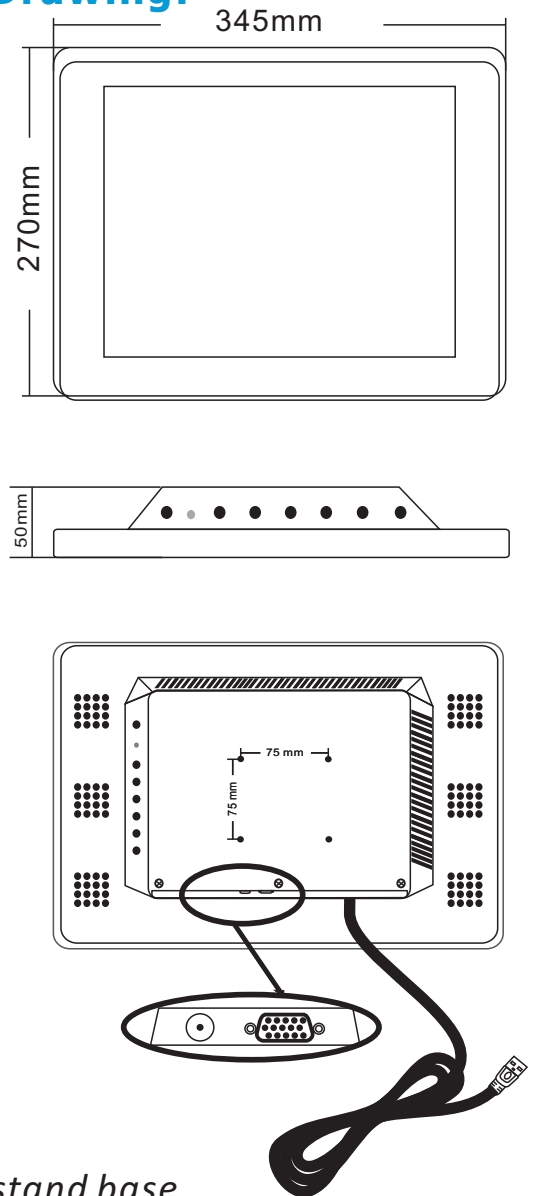

B150-RT 15"PCAP Touch LCD Monitor

► Application:

- Gaming/Casino Systems
- Outdoor and indoor Kiosks
- POS and Retail
- Entertainment
- Transport and Ticketing
- Hospitality
- Banking
- Customized Solutions
-

► Specifications

Screen diagonal	15"
Video norm	PAL, NTSC, SECAM
Resolution pixel	1024*768
Active area (H/V) mm	304.1*228.1
Picture format	4:3
Colors	16.7M
Brightness (cd/m ²)	350
Contrast ratio	800:1
Response time (ms)	25
Viewing angle (H/V)°	135/140
Backlight type	LED
Video inputs/outputs	VGA input*1
Audio inputs/outputs	N/A
Speakers	Optional
Touch	Projected capacitive touch multi point,USB port
OSD menu language	Multi language
Control OSD	Buttons on back
Installation option	VESA 75*75mm holes
Housing color	Silve+Black(Customizable)
Housing material	Aluminum+Metal
Voltage	DC 12V
Operating temperature	0~50
MTBF (Panel)	50,000 hrs
Dimensions	345*270*50mm
Weight	3.08kg
Included accessories	Power supply, VGA cable, USB cable

► Drawing:

Optional program: HDMI input, Open frame

Optional accessories: HDMI cable, Metal folded stand base